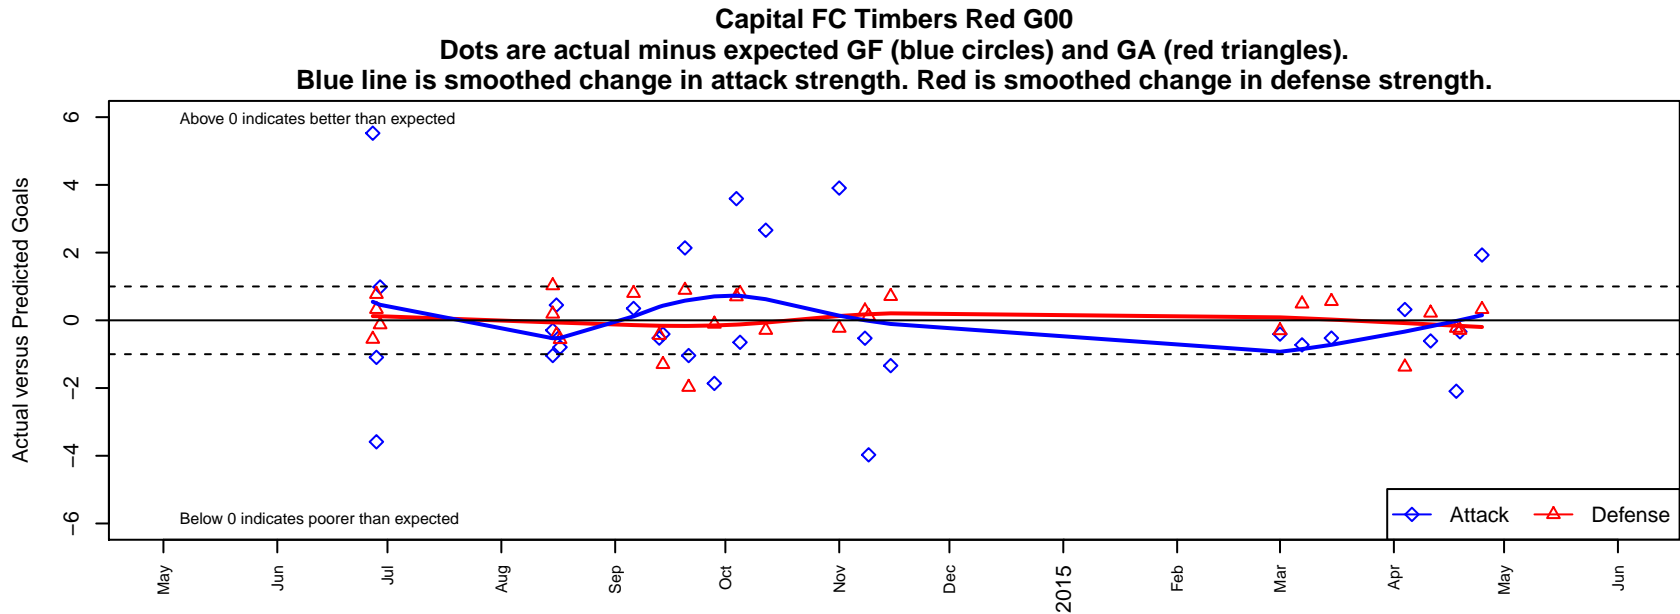

Capital FC Timbers Red G00

Cascade Futbol Club/Capital FC

Salem, OR

G00 total strength=1314

attack=5.77 defense=6.09

fall league = PTT-B G00 Championship

spr league = Spr OYS G00 Div 1

notes= Crush; Anaya 2014

alt names used:

Capital FC Timbers G00 Crush

CFC Timbers 00 Girls Crush

Capital FC Timbers Girls 2000 Red

Capital FC Timbers Girls 2000 Red

Capital FC Timbers Girls 2000 Red

Venues played:

2014 Capital Cup GU13-14 Gold

2014 Mt Hood Challenge U14

2014 PTT-B G00 Championship

2014 OYS Presidents Cup G00

2014 Spr OYS G00 Division 1

**attack and defense variance (black dot)
relative to other teams
and top 10 in region**

**attack and defense rating
relative to others at age
and all opponents in last 13 months**