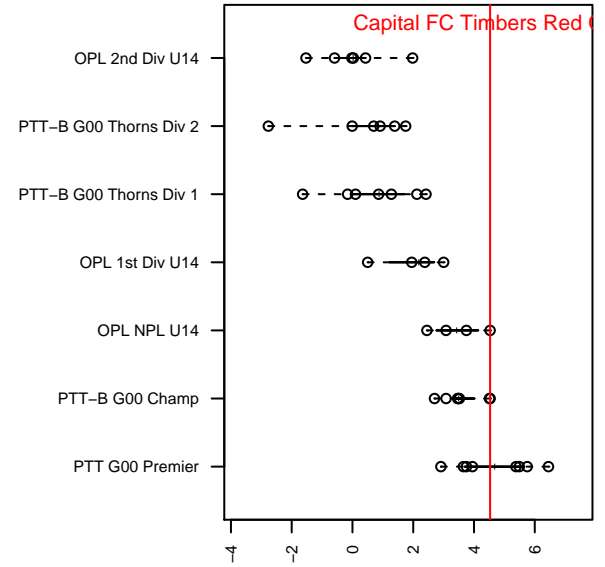

2014 Mt Hood Challenge U14

2014 PTT-B G00 Championship

2014 OYS Presidents Cup G00

2014 Spr OYS G00 Division 1

**attack and defense variance (black dot)
relative to other teams
and top 10 in region**

**attack and defense rating
relative to others at age
and all opponents in last 13 months**